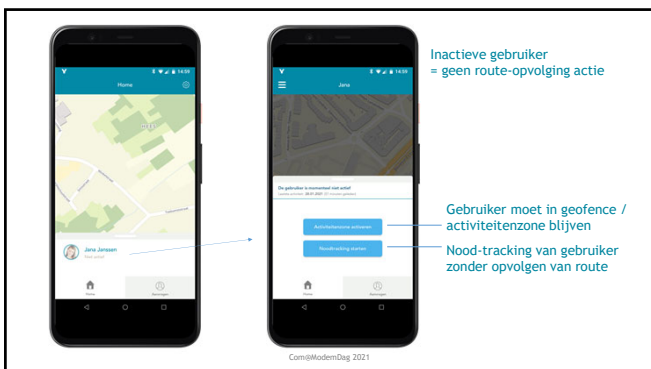

Monitoren van activiteitenzones

Com@ModemDag 2021

34

35