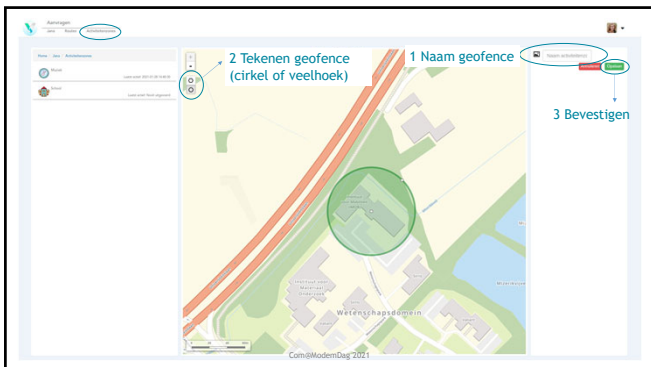

Aanmaken geofences of activiteitenzones

Com@ModemDag 2021

25

26

Route-opvolging

Com@ModemDag 2021

27